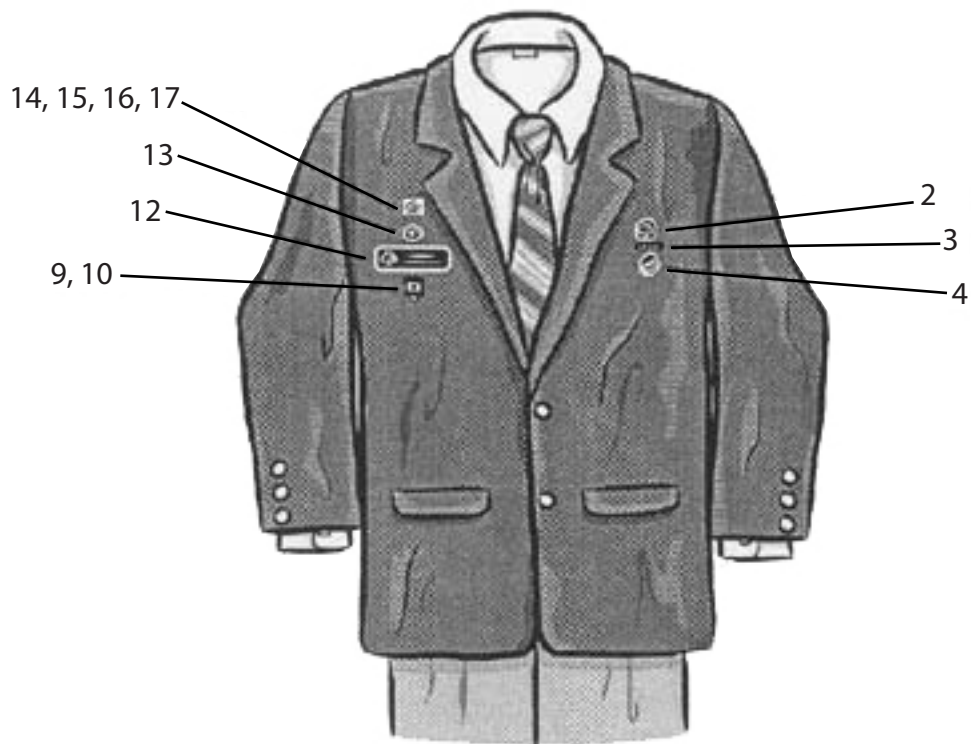

Girl Scout Adult Mens

- | | |
|---|-----------------------------|
| 2. World Trefoil Pin | 12. Personalized ID Pin |
| 3. Adult Position Pin | 13. Lifetime Membership Pin |
| 4. Girl Scout Pin (contemporary or traditional) | 14. Appreciation Pin |
| 9. Years of Service Pin | 15. Thanks Badge |
| 10. Outstanding Volunteer Award Pin | 16. Thanks Badge II |
| | 17. Honor Pin |

Note: If an adult has received more than one special recognition (e.g., Appreciation pin), the last one received is generally the one worn on the uniform.