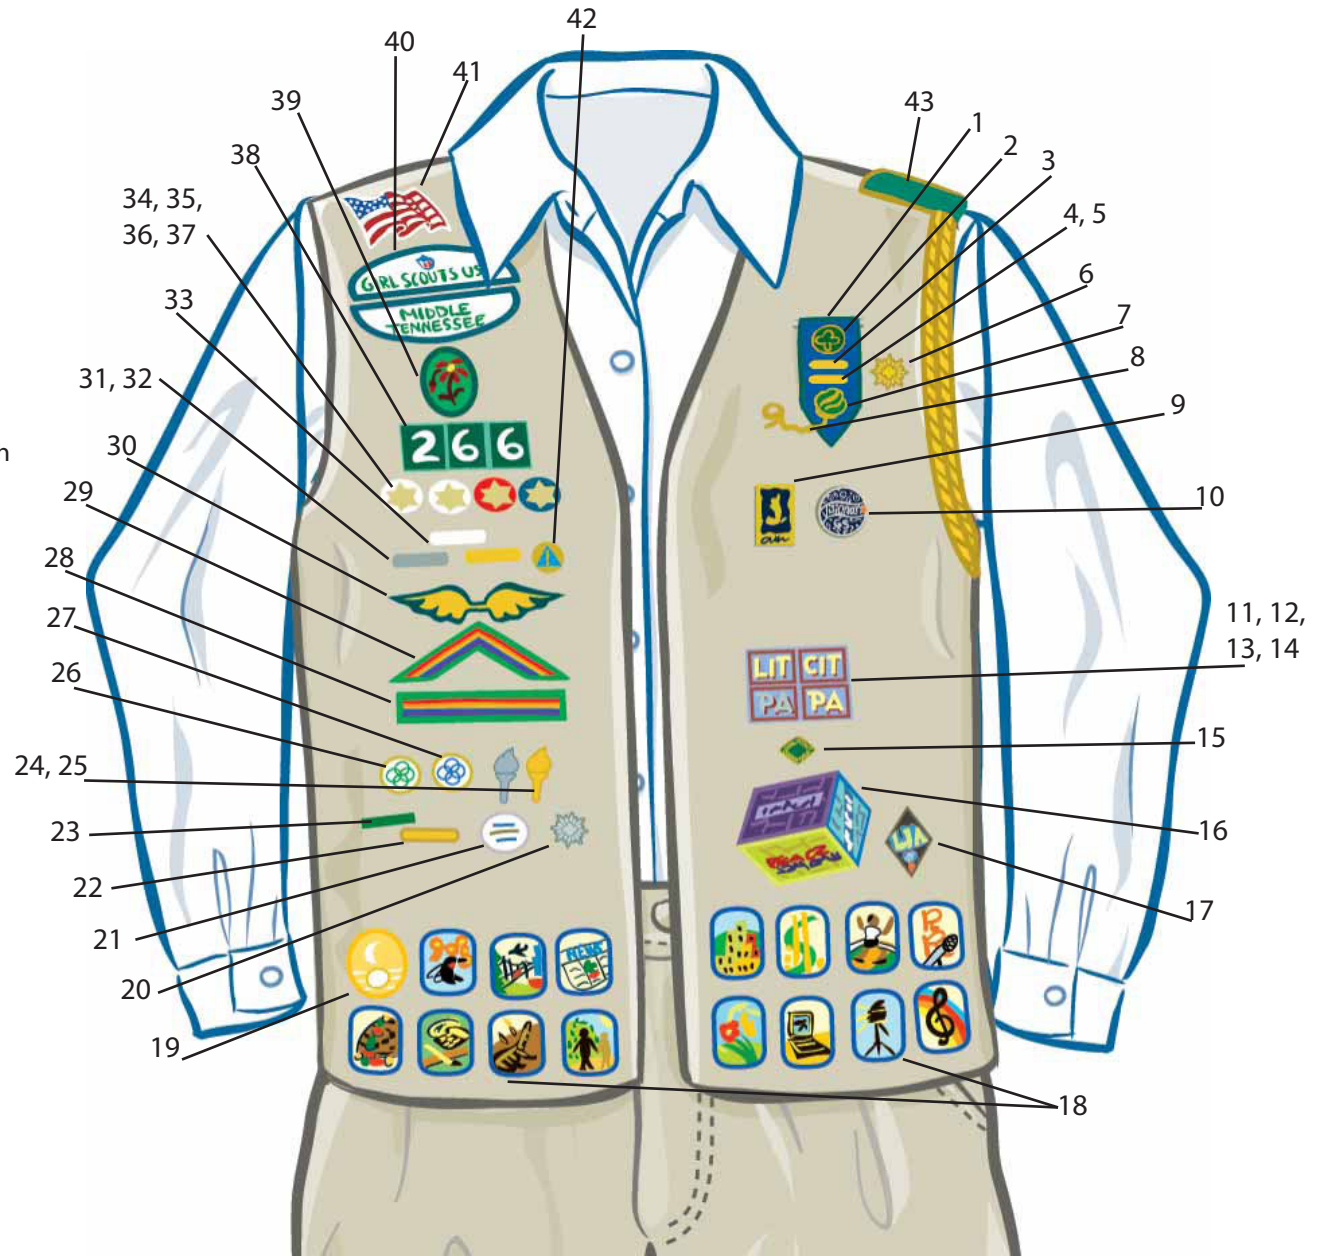

# Girl Scout Cadettes, Seniors, and Ambassadors

1. Cadette/Senior/Ambassador Insignia Tab
2. World Trefoil Pin
3. Leader in Training Pin
4. Counselor In Training Pin
5. Counselor in Training II Pin
6. Girl Scout Gold Award
7. Girl Scout Pin (contemporary or traditional)
8. Membership Numeral Guard
9. Ambassador Journey Award Pin or Patch
10. Senior Journey Award Pin or Patch
11. Leader in Training Award
12. Counselor in Training Award
13. Senior Program Aide Award
14. Cadette Program Aide Award
15. Cookie Sale Activity Pin
16. Cadette Journey Award Patch Set
17. Cadette Leadership in Action Award (LIA) Patch
18. Interest Project Awards
19. From Dreams to Reality Award Patch
20. Girl Scout Silver Award
21. Career Exploration Pin
22. Senior Troop Assistant Pin
23. Community Service Bar
24. Cadette Leadership Pin
25. Senior Leadership Pin
26. Cadette Challenge Pin
27. Senior Challenge Pin
28. Bridge to Cadette Girl Scouts Award
29. Bridge to Senior Girl Scouts Award
30. Brownie Wings
31. Cadette Program Aide Pin
32. Senior Program Aide Pin
33. Personalized ID Pin
34. Membership Star
35. Disc for Membership Star - White
36. Disc for Membership Star - Red
37. Disc for Membership Star - Blue
38. Iron-On Troop Numerals
39. Troop Crest
40. Girl Scout Council Identification Set
41. Wavy American Flag Patch
42. Safety Award Pin
43. Patrol Leader's Cord

Girl Scout Cadettes, Seniors and Ambassadors can wear a vest or sash