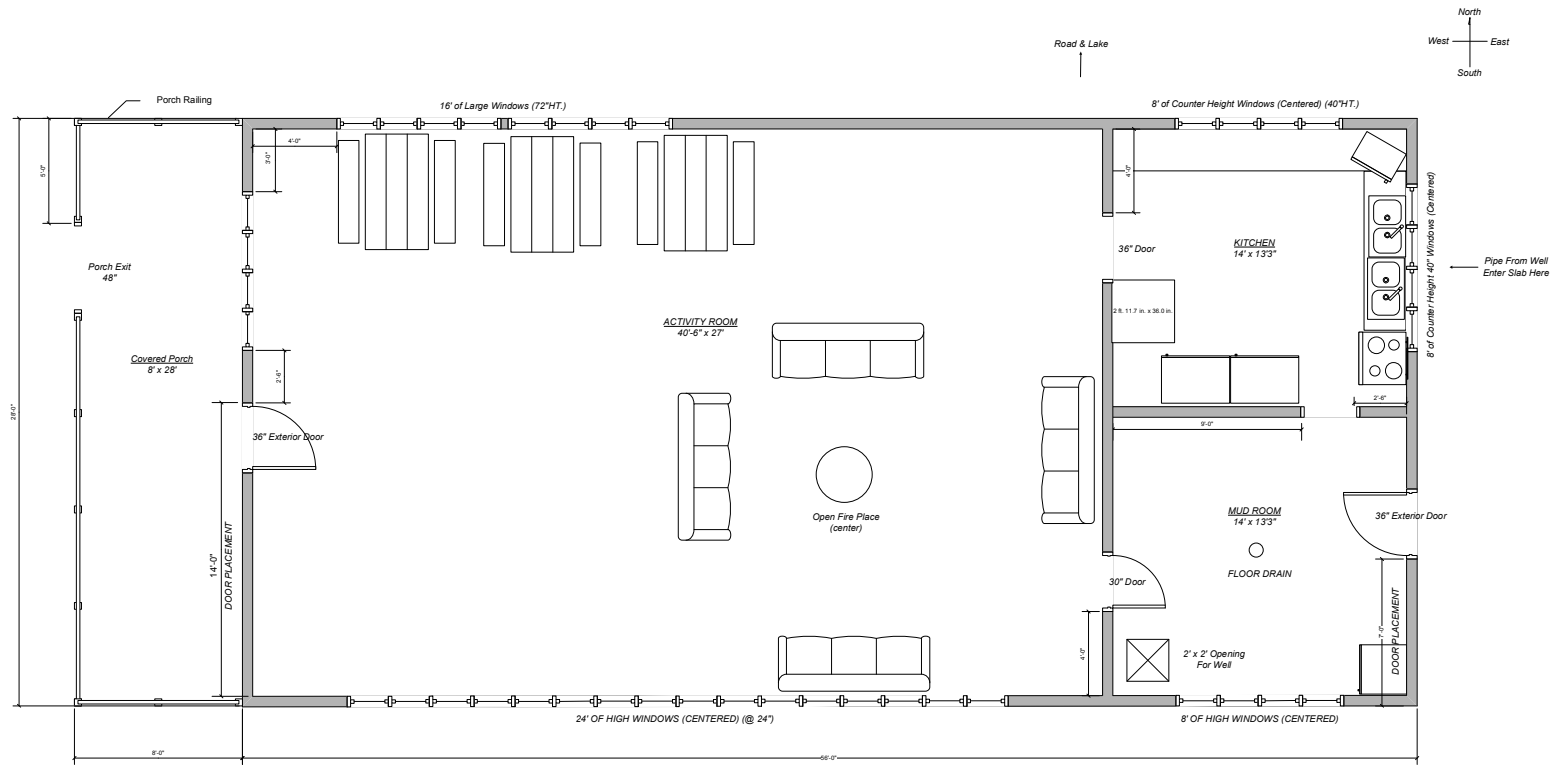

### Camp Pow-Low

Gwinn, MI

*Located in Gwinn, MI, 1200 ft. of lake front property highlights this property. There is a large troop house, platform tents, Adirondack cabins, and a pavilion. There are canoes, kayaks, row boats, and hiking trails to use here.*

<b>The Lodge</b> <b>Capacity:</b> <b>Fee:</b> <b>Available:</b>	35 \$24/day; \$36/overnight Year round	Heated lodge with large activity room. Fireplace, couches, tables and benches, indoor plumbing, fully equipped kitchen, and access to outdoor latrines. Access to storage shed containing outdoor cooking equipment. See floor plan on page 2.
<b>Adirondack Cabin Unit</b> <b>Capacity:</b> <b>Fee:</b> <b>Available:</b>	12 \$18/day; \$30/overnight May - September	Two very rustic cabins with access to outdoor latrines, water pumps, fire circle, and picnic tables. One of the cabins is handicapped accessible.
<b>Platform Tent Unit</b> <b>Capacity:</b> <b>Fee:</b> <b>Available:</b>	60 \$18/day; \$30/overnight May - September	10 platform tents include a fire circle, picnic tables, access to outdoor latrines and water pumps.
<b>Pavilion</b> <b>Capacity:</b> <b>Fee:</b> <b>Available:</b>	50 \$18/day use only Year round	Fire circle, picnic tables, access to outdoor latrines and water pumps.

Pow Low Troop House  
Floor Plan